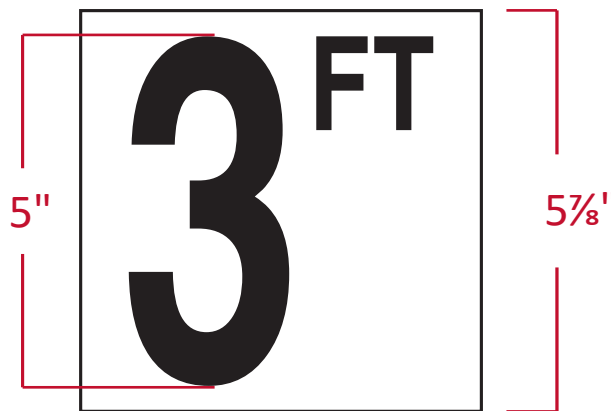

6" CERAMIC TILE - 5" Print

Product Size: **6"x6"**

True Size: **5 7/8" x 5 7/8"**

Thickness: **1/4"**

Print Size: **5"**

Frost Resistant?: **Yes**

Background Color: **White**

Print Color: **Black**

Surface: **Smooth / Skid Resistant**

Permanence: **Permanent**

Kit: **No**

Product Information

Dimensions (+ or -)	5 7/8" x 5 7/8" x 9/32"	
Weight	.780 lbs	
Water Absorption	<1.8%	(DIN EN 99)

Skid Resistant Tiles – ANSI A326.3-2021 – Coefficient of Friction